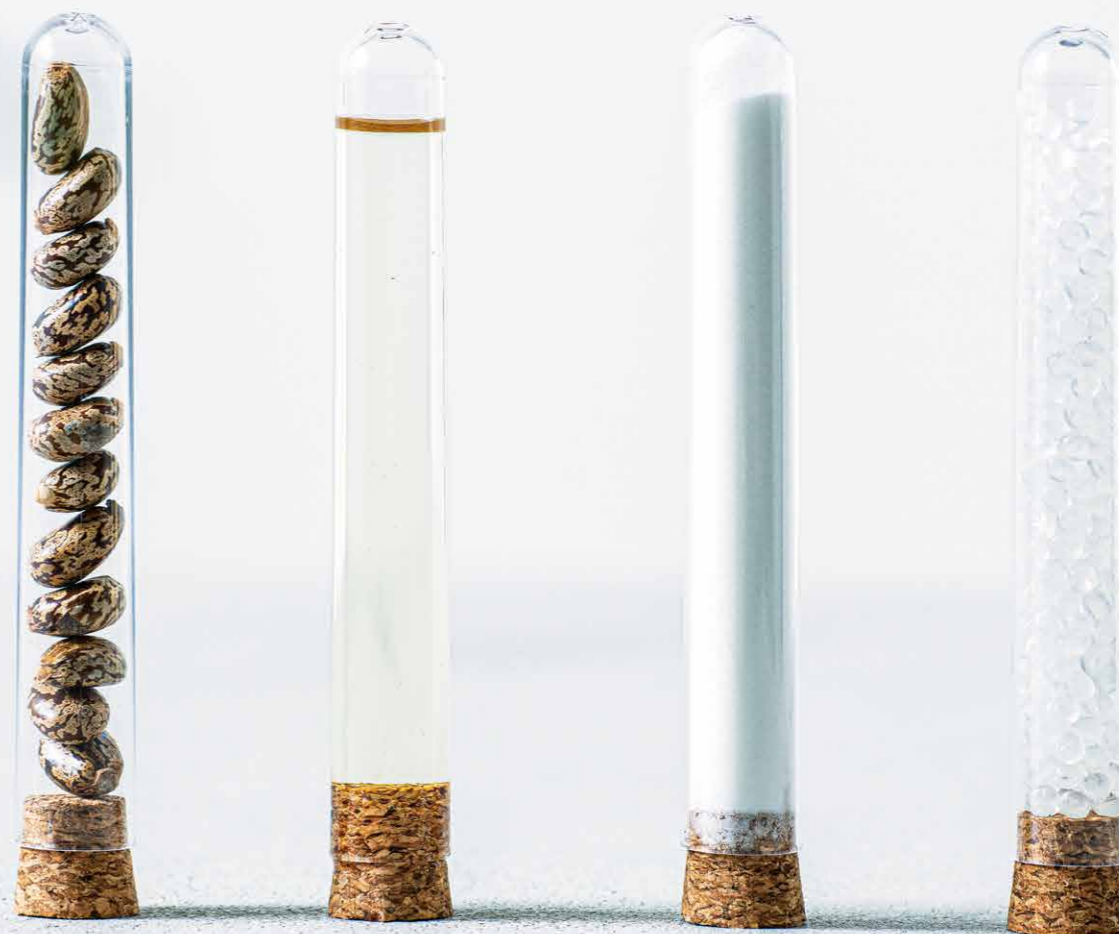

わたしたちの生活で使われるプラスチックの多くは、石油を原料として作られています。石油は限られた資源であるだけでなく、燃やすとCO²が発生し、地球温暖化を早めてしまうため、石油に代わる原料を使ってプラスチックを作る動きが盛んになっています。

そのことから、「アイクラウド ミライ」のフレーム素材には「トウゴマ」から作られる植物由来の樹脂素材を使用しており、その特徴は、透明

性が高く軽量で弾力性があり、変形しにくい上に耐熱性を持ち合わせた高性能樹脂です。

さらには、成長に合わせてテンプルやモダンを調整できる機能を備えたモデルもあり、子どもの成長に合わせることが可能なメガネです。

「アイクラウド ミライ」は未来を生きる子どもたちのため、持続可能な社会の実現をメガネから目指していきます。

※素材の特性上、アルコールが含まれる薬品の使用は商品に傷める原因となりますので使用しないでください。